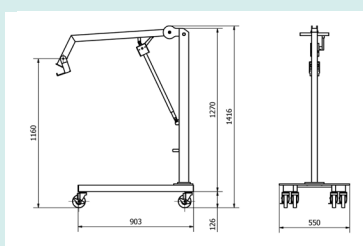

Portable X-ray Units

Specifications