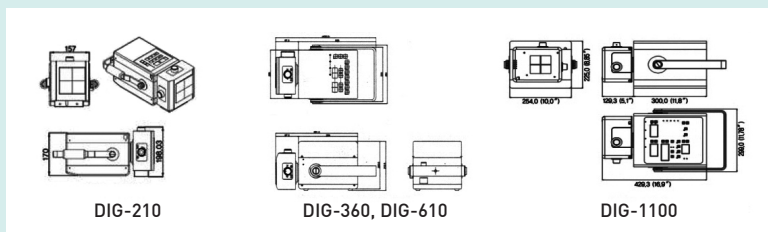

Dimensions

portable x-ray unit