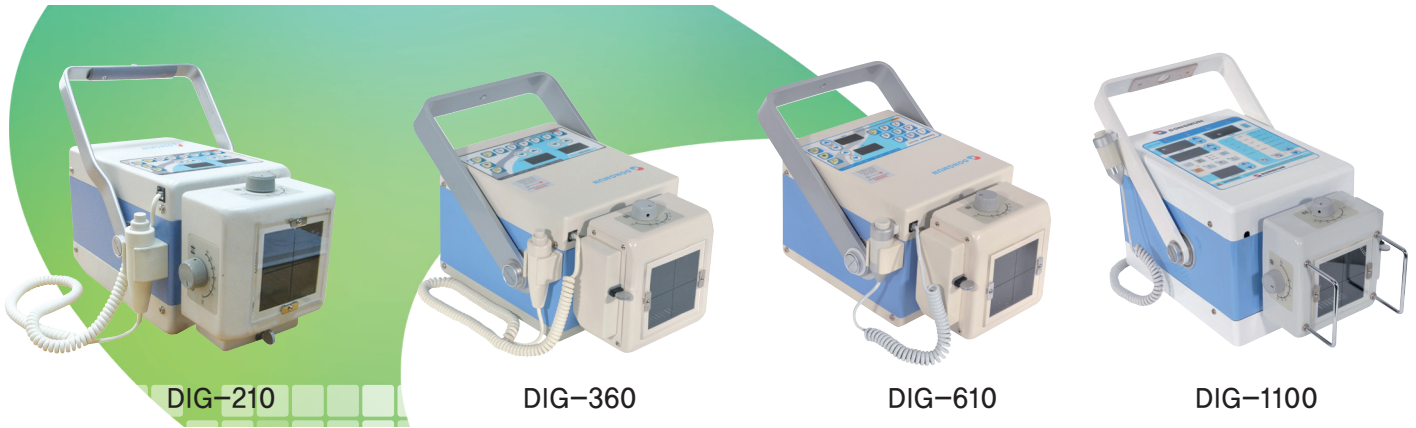

Магнитогорск (3519)55-03-13
Москва (495)268-04-70
Мурманск (8152)59-64-93
Набережные Челны (8552)20-53-41
Нижний Новгород (831)429-08-12
Новокузнецк (3843)20-46-81
Ноябрьск (3496)41-32-12
Новосибирск (383)227-86-73
Омск (3812)21-46-40
Орел (4862)44-53-42
Оренбург (3532)37-68-04
Пенза (8412)22-31-16
Петрозаводск (8142)55-98-37
Псков (8112)59-10-37
Пермь (342)205-81-47

Ростов-на-Дону (863)308-18-15
Рязань (4912)46-61-64
Самара (846)206-03-16
Саранск (8342)22-96-24
Санкт-Петербург (812)309-46-40
Саратов (845)249-38-78
Севастополь (8692)22-31-93
Симферополь (3652)67-13-56
Смоленск (4812)29-41-54
Сочи (862)225-72-31
Ставрополь (8652)20-65-13
Сыктывкар (8212)25-95-17
Сургут (3462)77-98-35
Тамбов (4752)50-40-97
Тверь (4822)63-31-35

Тольятти (8482)63-91-07
Томск (3822)98-41-53
Тула (4872)33-79-87
Тюмень (3452)66-21-18
Улан-Удэ (3012)59-97-51
Ульяновск (8422)24-23-59
Уфа (347)229-48-12
Хабаровск (4212)92-98-04
Чебоксары (8352)28-53-07
Челябинск (351)202-03-61
Череповец (822)49-02-64
Чита (3022)38-34-83
Якутск (4112)23-90-97
Ярославль (4852)69-52-93

Киргизия (996)312-96-26-47

Россия (495)268-04-70

Казахстан (772)734-952-31

<https://dongmun.nt-rt.ru> || dnu@nt-rt.ru

КАТАЛОГ переносные рентгеновские аппараты

Portable X-Ray Units